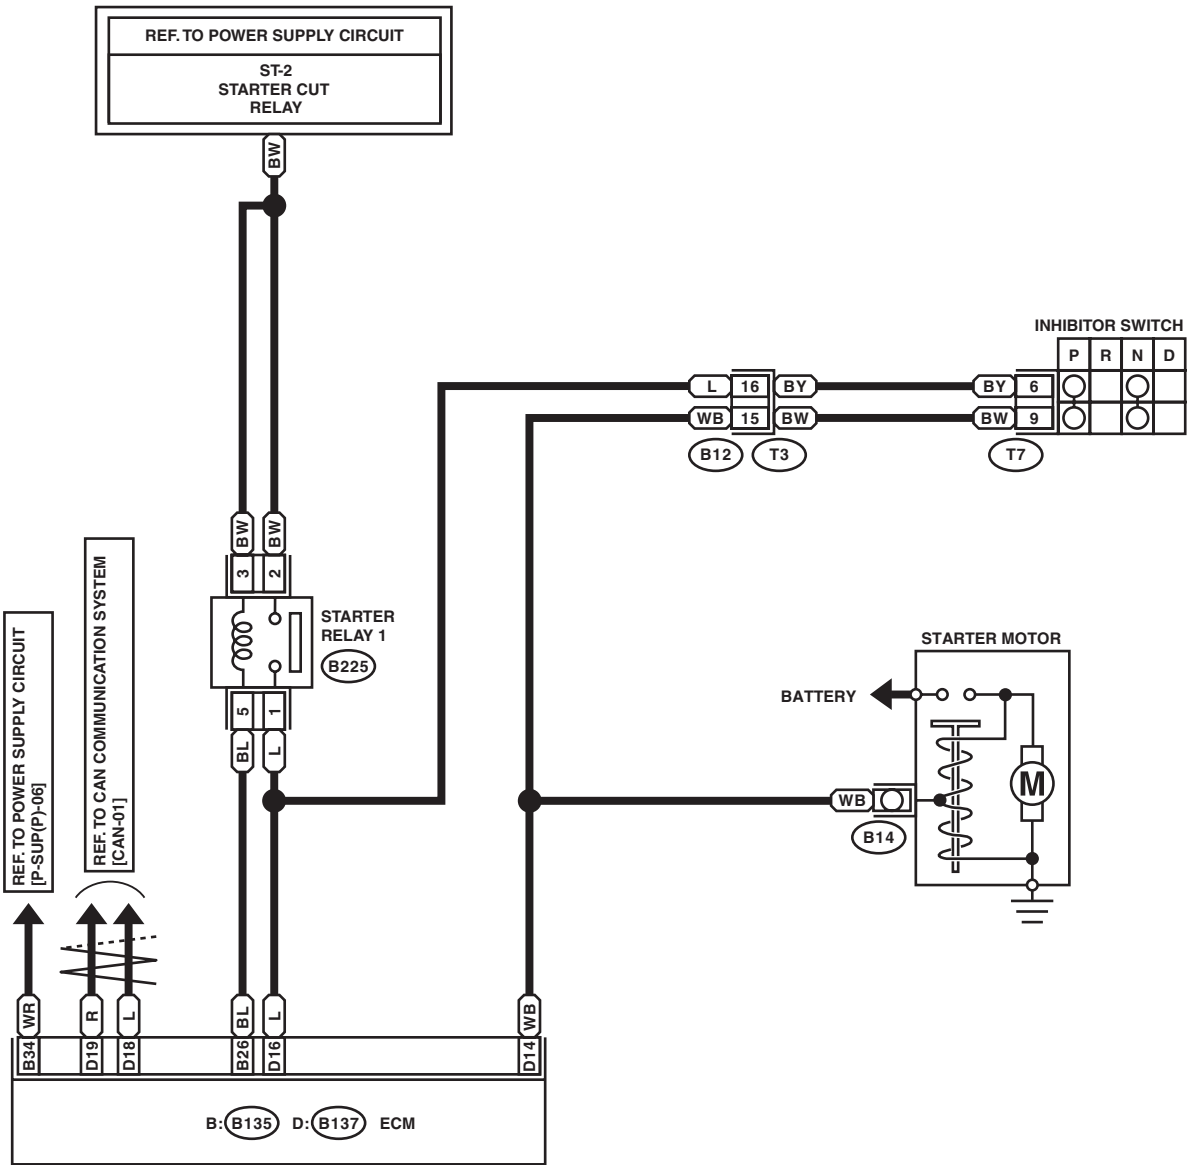

B21 (BLACK)

i10

WI-48236

Engine Electrical System

WIRING SYSTEM

E/G(P)-03

E/G(P)-03

WI-48237

Engine Electrical System

WIRING SYSTEM

E/G(P)-04

E/G(P)-04

Engine Electrical System

WIRING SYSTEM

E/G(P)-05

E/G(P)-05