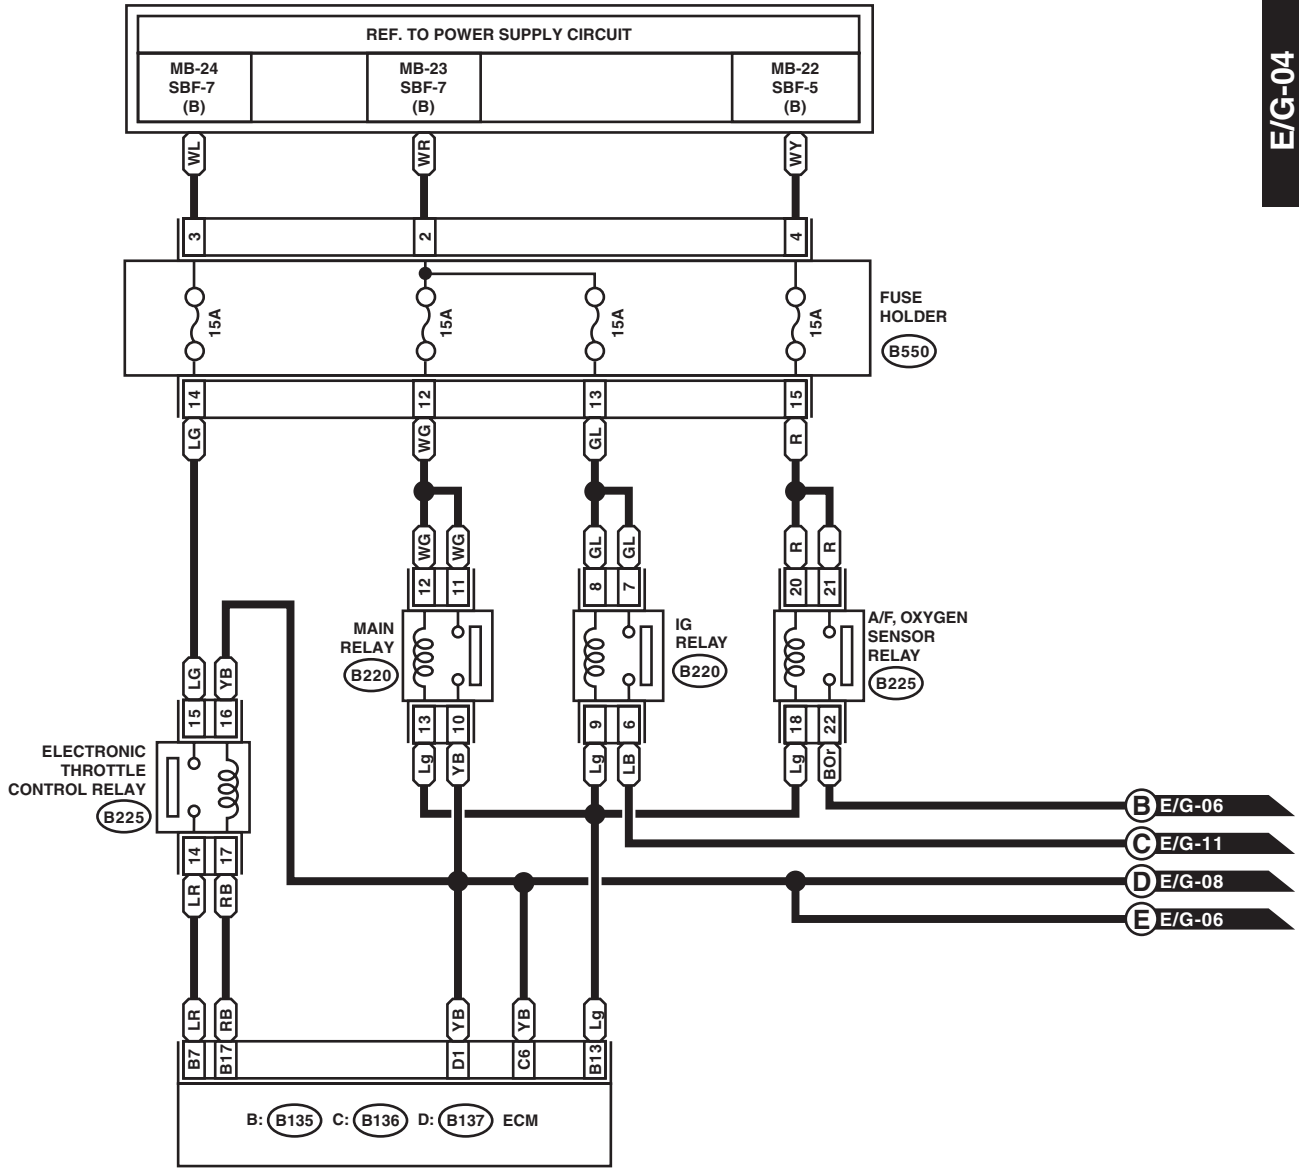

Engine Electrical System

WIRING SYSTEM

E/G-04

E/G-04

WI-48224