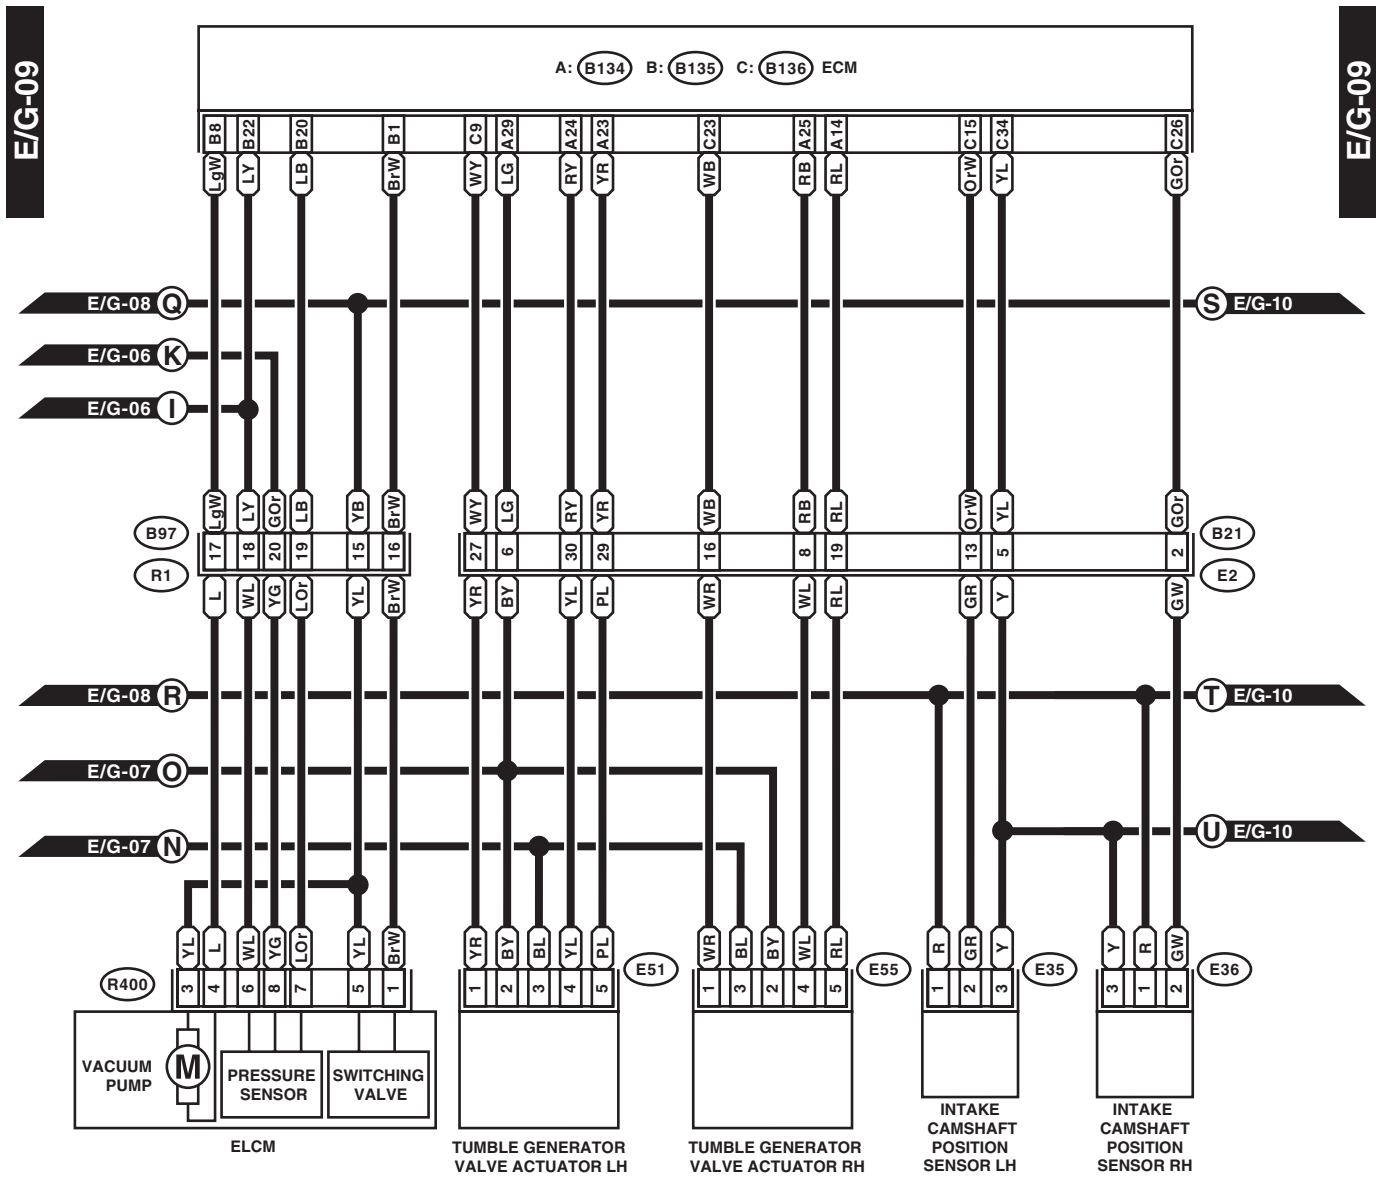

C: B136

1	2	3	4	5	6					
7	8	9	10	11	12	13	14	15	16	
17	18	19	20	21	22	23	24	25	26	27
28	29	30				31	32	33	34	35

B21 (BLACK)

WI-48228

Engine Electrical System

WIRING SYSTEM

WI-48229

Engine Electrical System