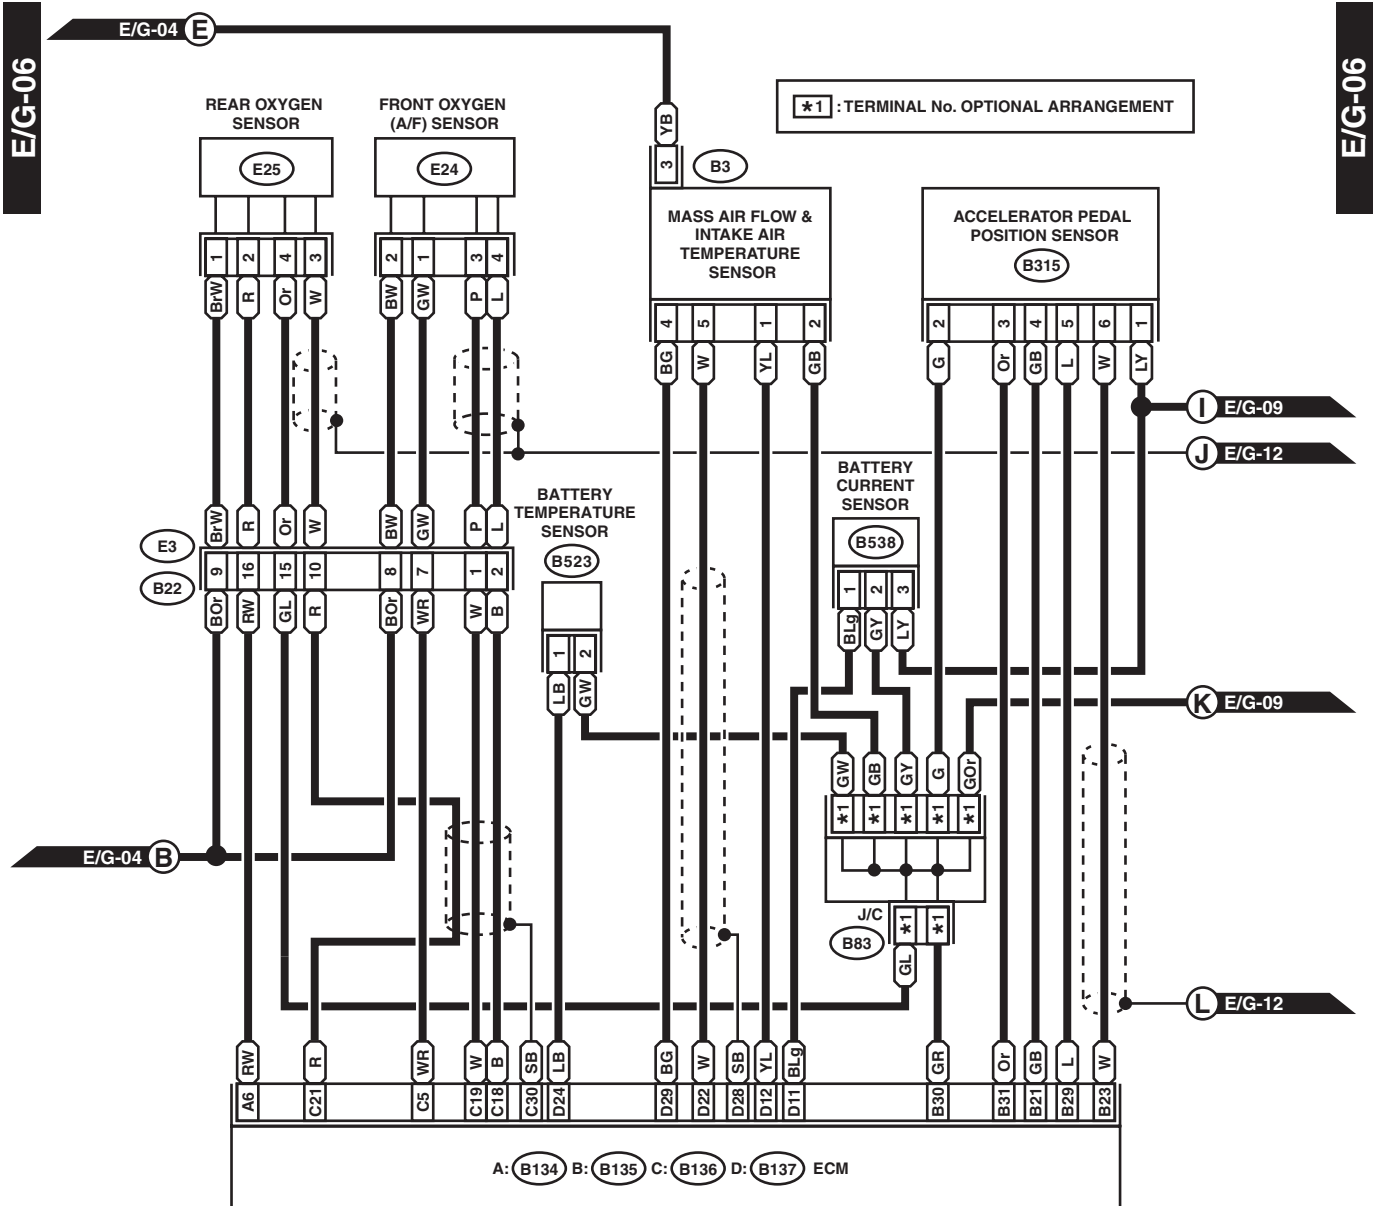

Engine Electrical System

WIRING SYSTEM

WI-48226