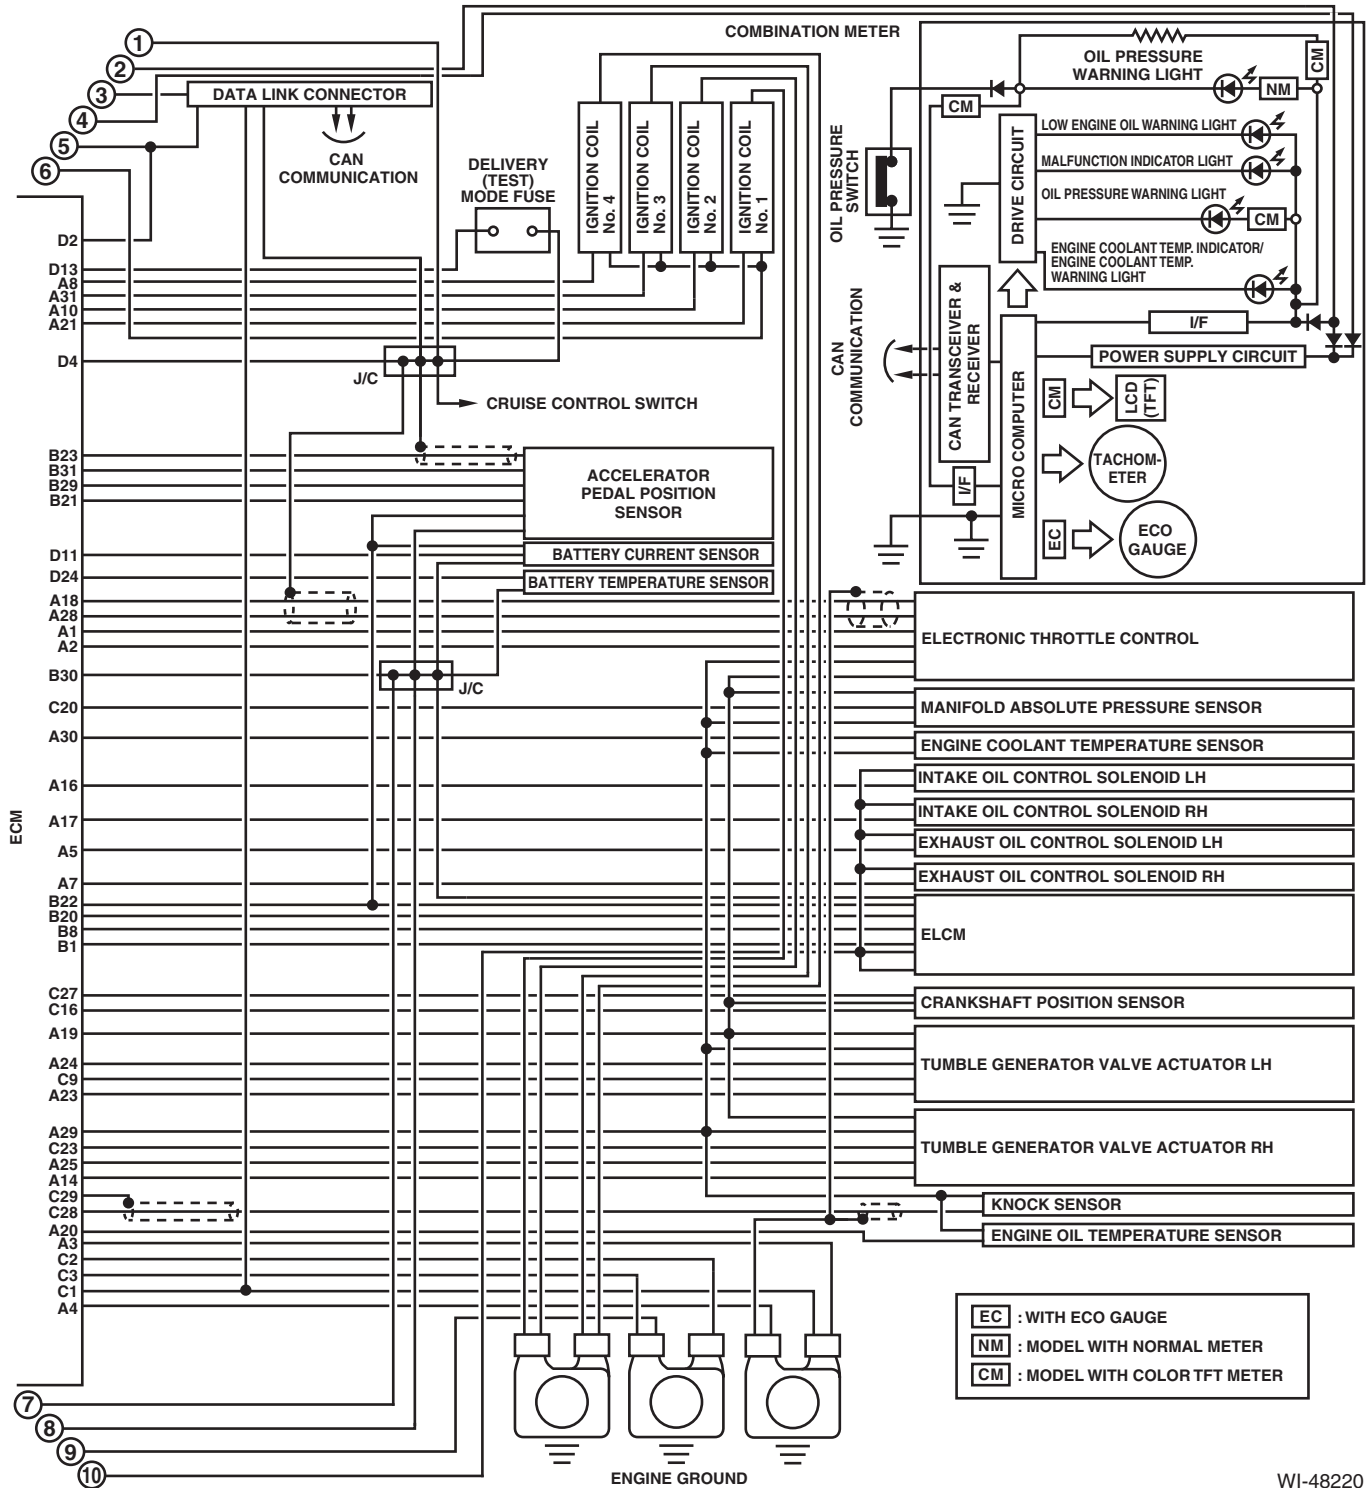

Engine Electrical System

WIRING SYSTEM

17.Engine Electrical System

A: WIRING DIAGRAM

1. WITHOUT PUSH BUTTON START

Engine Electrical System

WIRING SYSTEM

Engine Electrical System

WIRING SYSTEM

WI-48221

Engine Electrical System

WIRING SYSTEM

E/G-02

E/G-02

OIL PRESSURE SWITCH

REF. TO GND [GND-06]