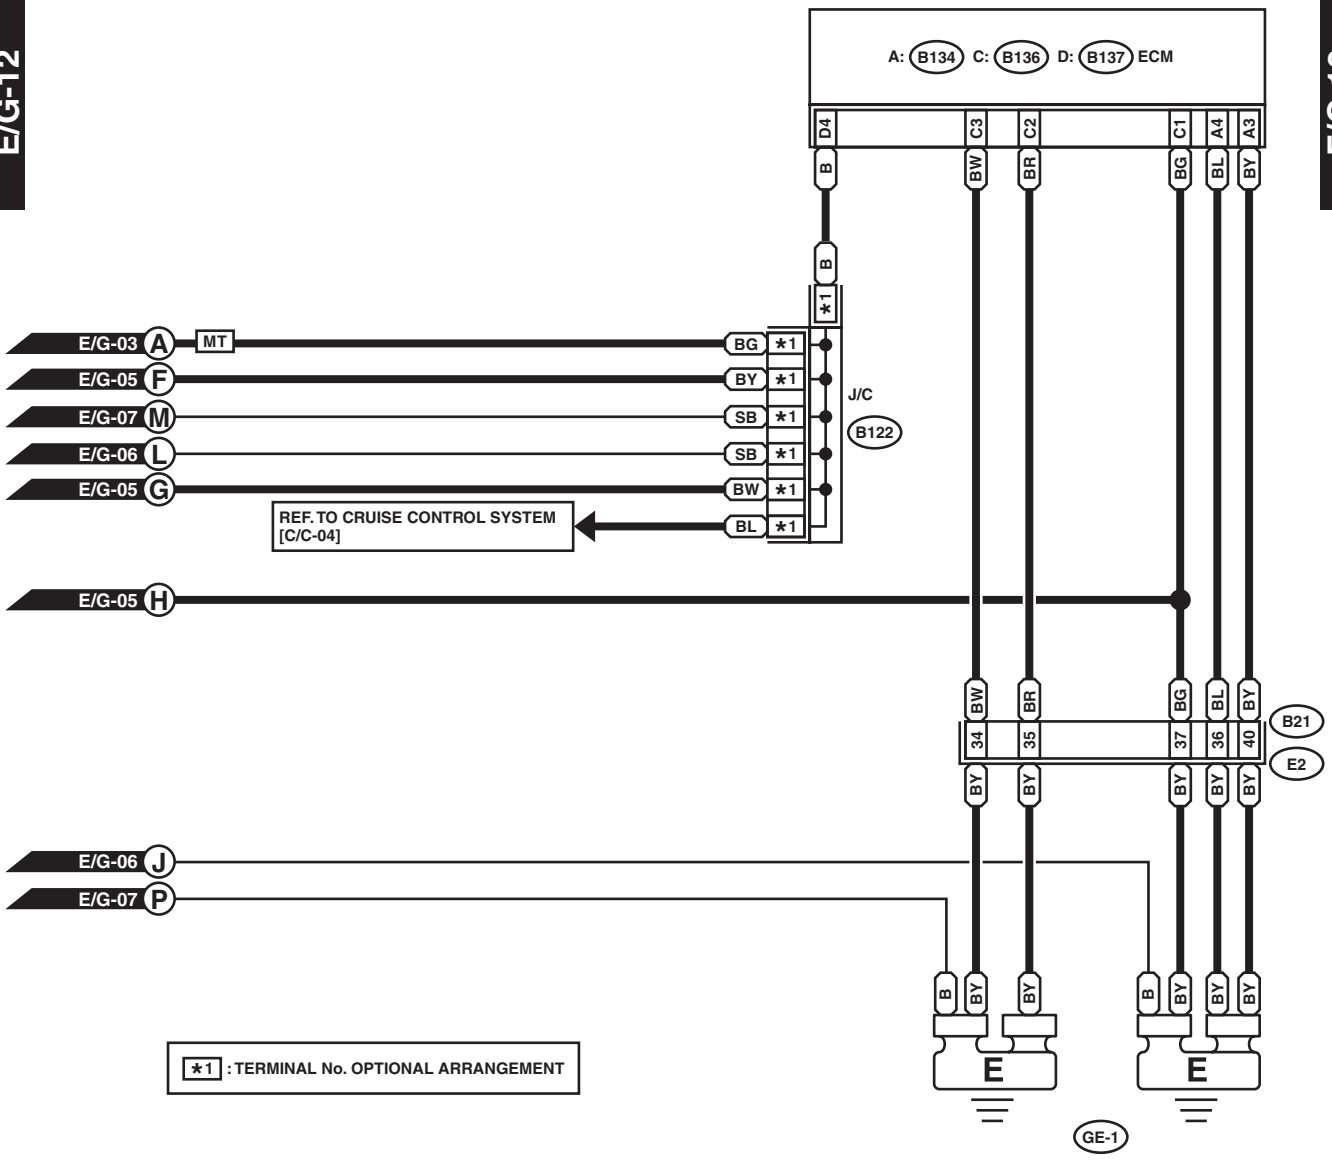

WI-48231

Engine Electrical System

WIRING SYSTEM

E/G-12

E/G-12

*1 : TERMINAL No. OPTIONAL ARRANGEMENT

B122

1	2	3	4
5	6	7	8