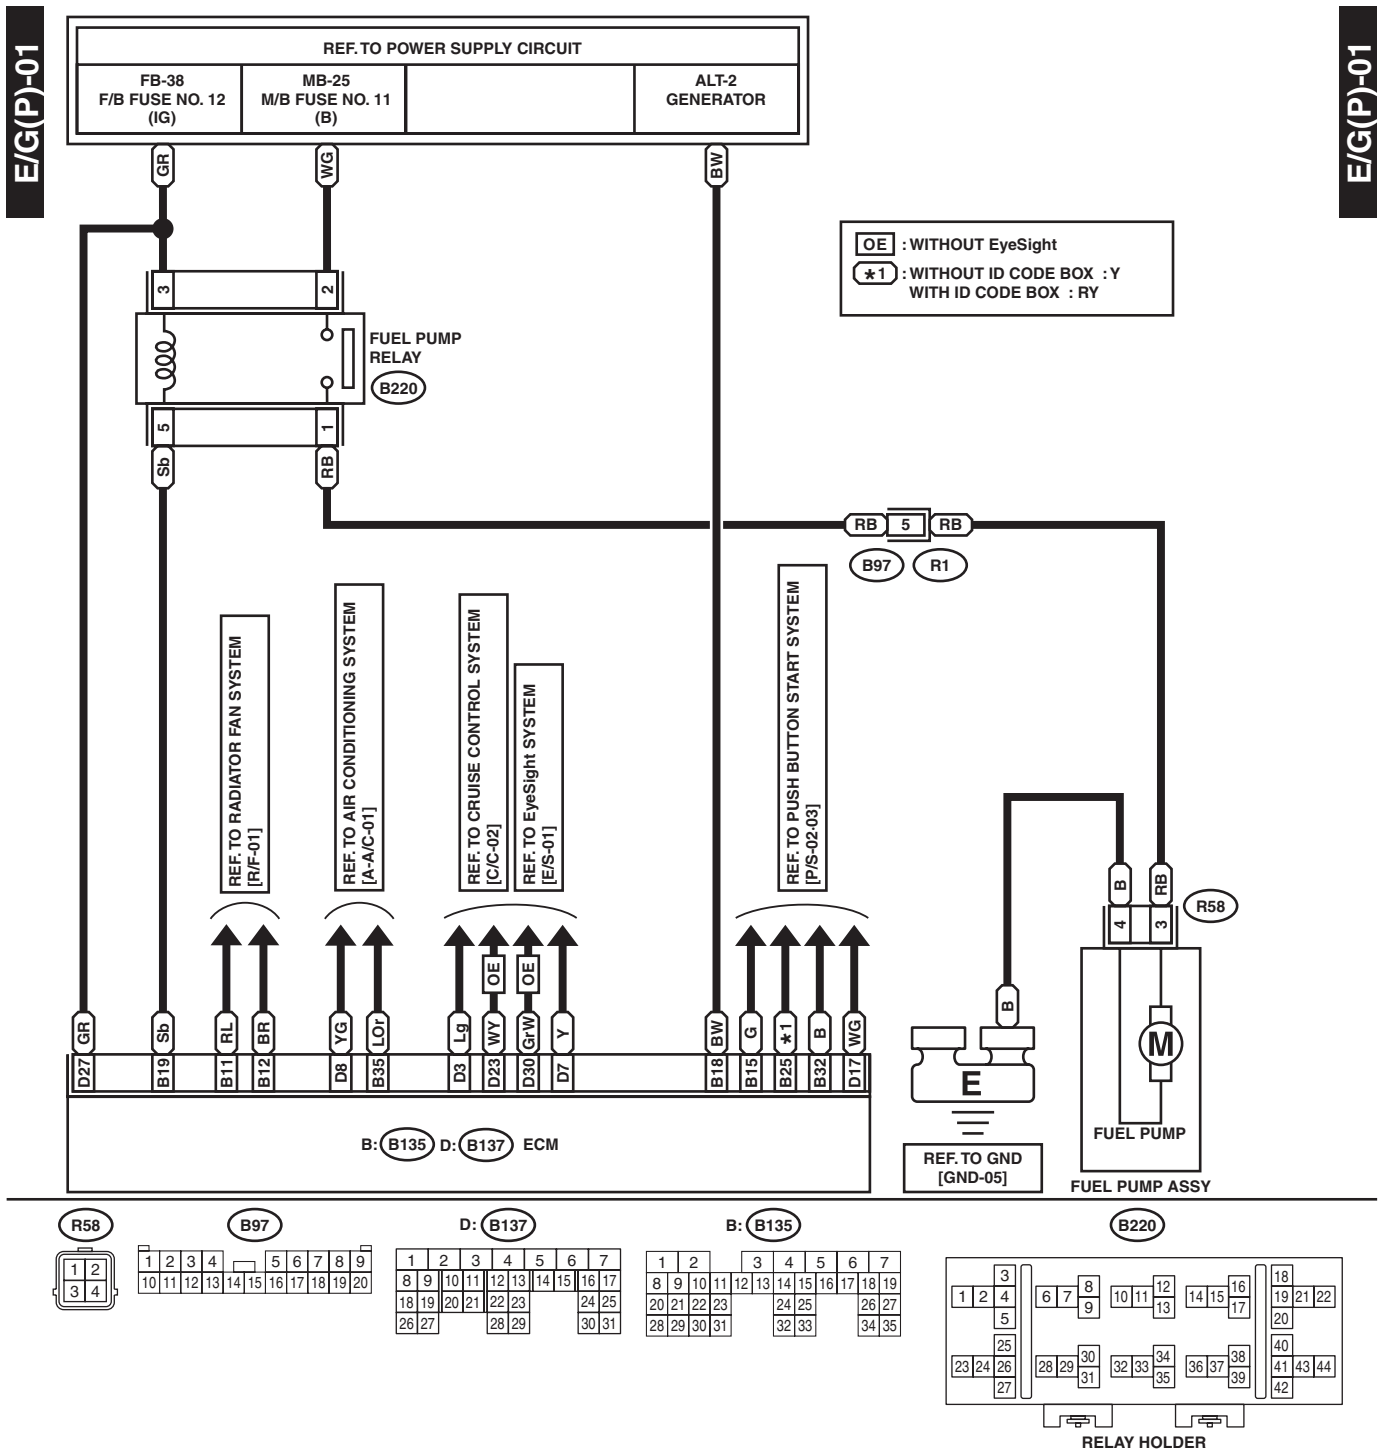

WI-48232

Engine Electrical System

WIRING SYSTEM

2. WITH PUSH BUTTON START

Engine Electrical System

WIRING SYSTEM

WI-48234

Engine Electrical System

WIRING SYSTEM

WI-48235

Engine Electrical System

WIRING SYSTEM

E/G(P)-02

E/G(P)-02

i229

i231