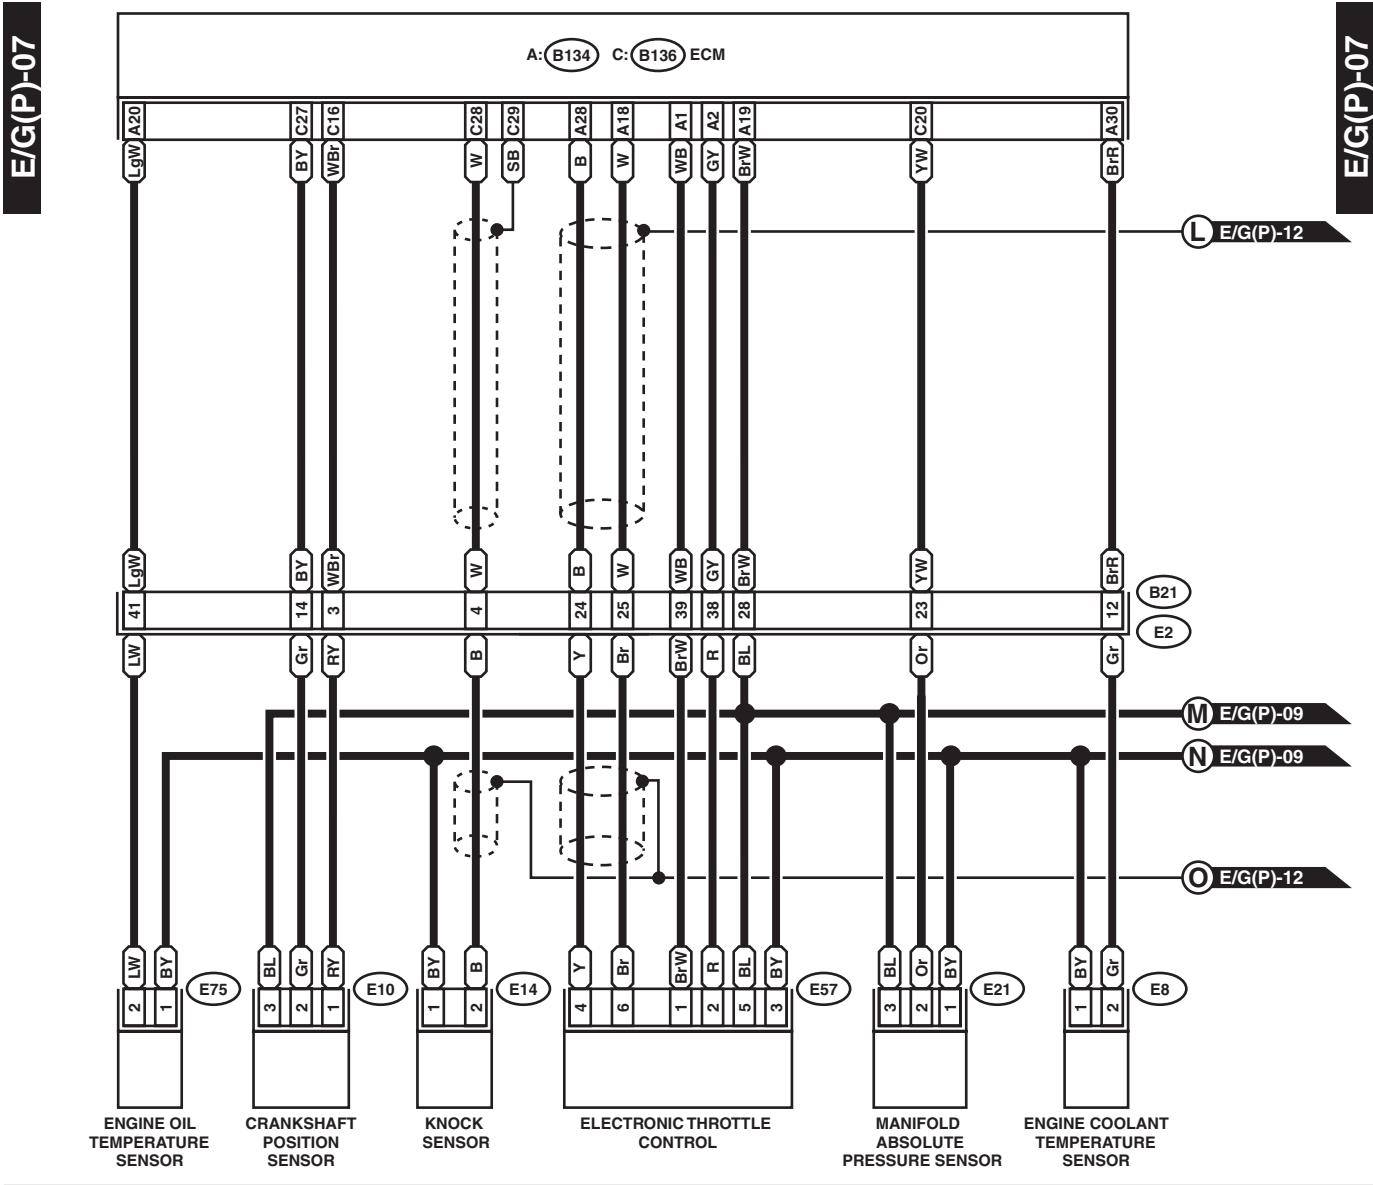

RELAY HOLDER

WI-48239

Engine Electrical System

WIRING SYSTEM

WI-48240

Engine Electrical System

WIRING SYSTEM

WI-48241