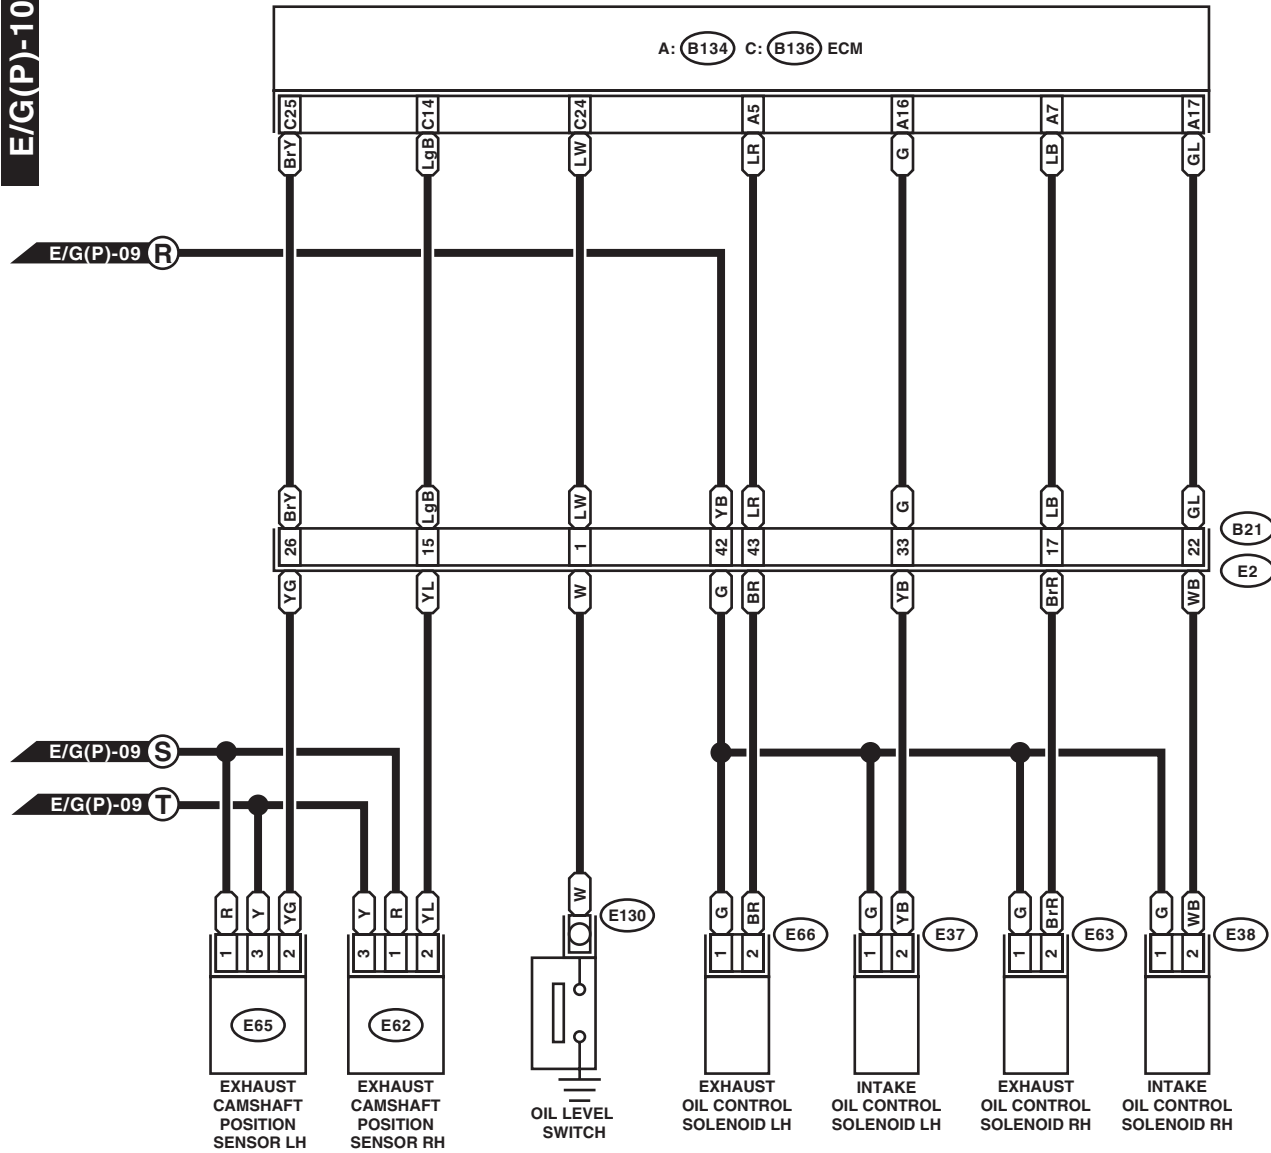

WI-48242

Engine Electrical System

WIRING SYSTEM

WI-48243

Engine Electrical System

WIRING SYSTEM

E/G(P)-10

E/G(P)-10

(BLACK) E37 (BLACK) E63 (BLACK)
(BLACK) E38 (BLACK) E66 (BLACK)

E62 (LIGHT GRAY) E65 (LIGHT GRAY)

A: (B134)

1	2	3	4	5	6	7
8	9	10	11	12	13	14
15	16	17	18	19	20	21
22	23	24	25	26	27	28
29	30	31	32	33	34	

C: (B136)