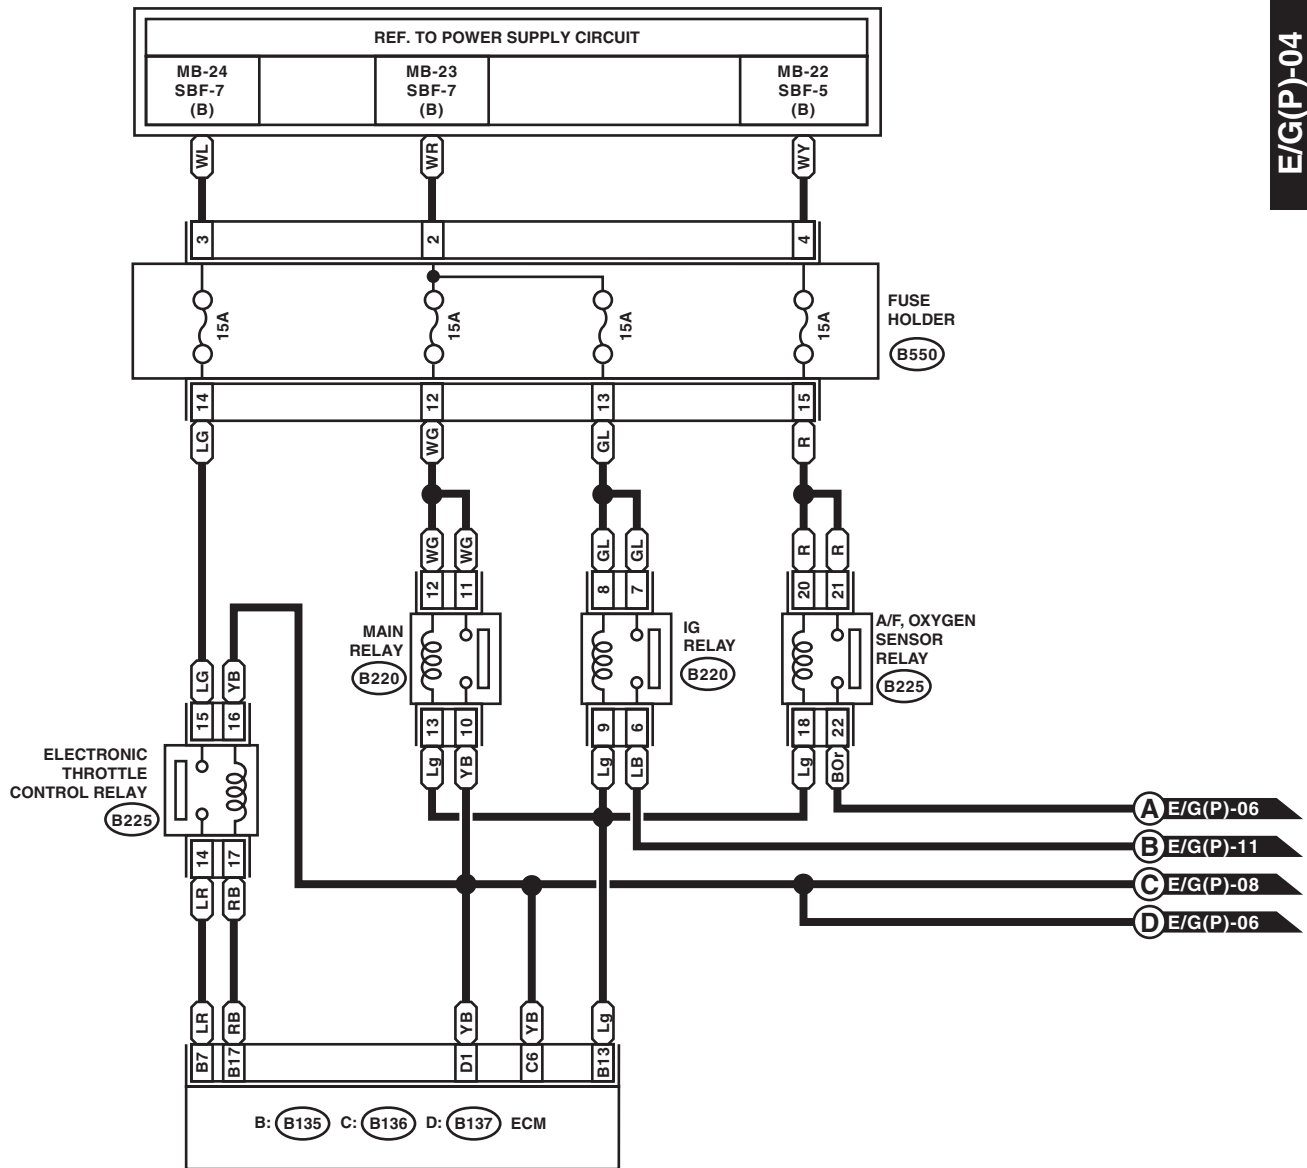

Engine Electrical System

WIRING SYSTEM

E/G(P)-04

E/G(P)-04