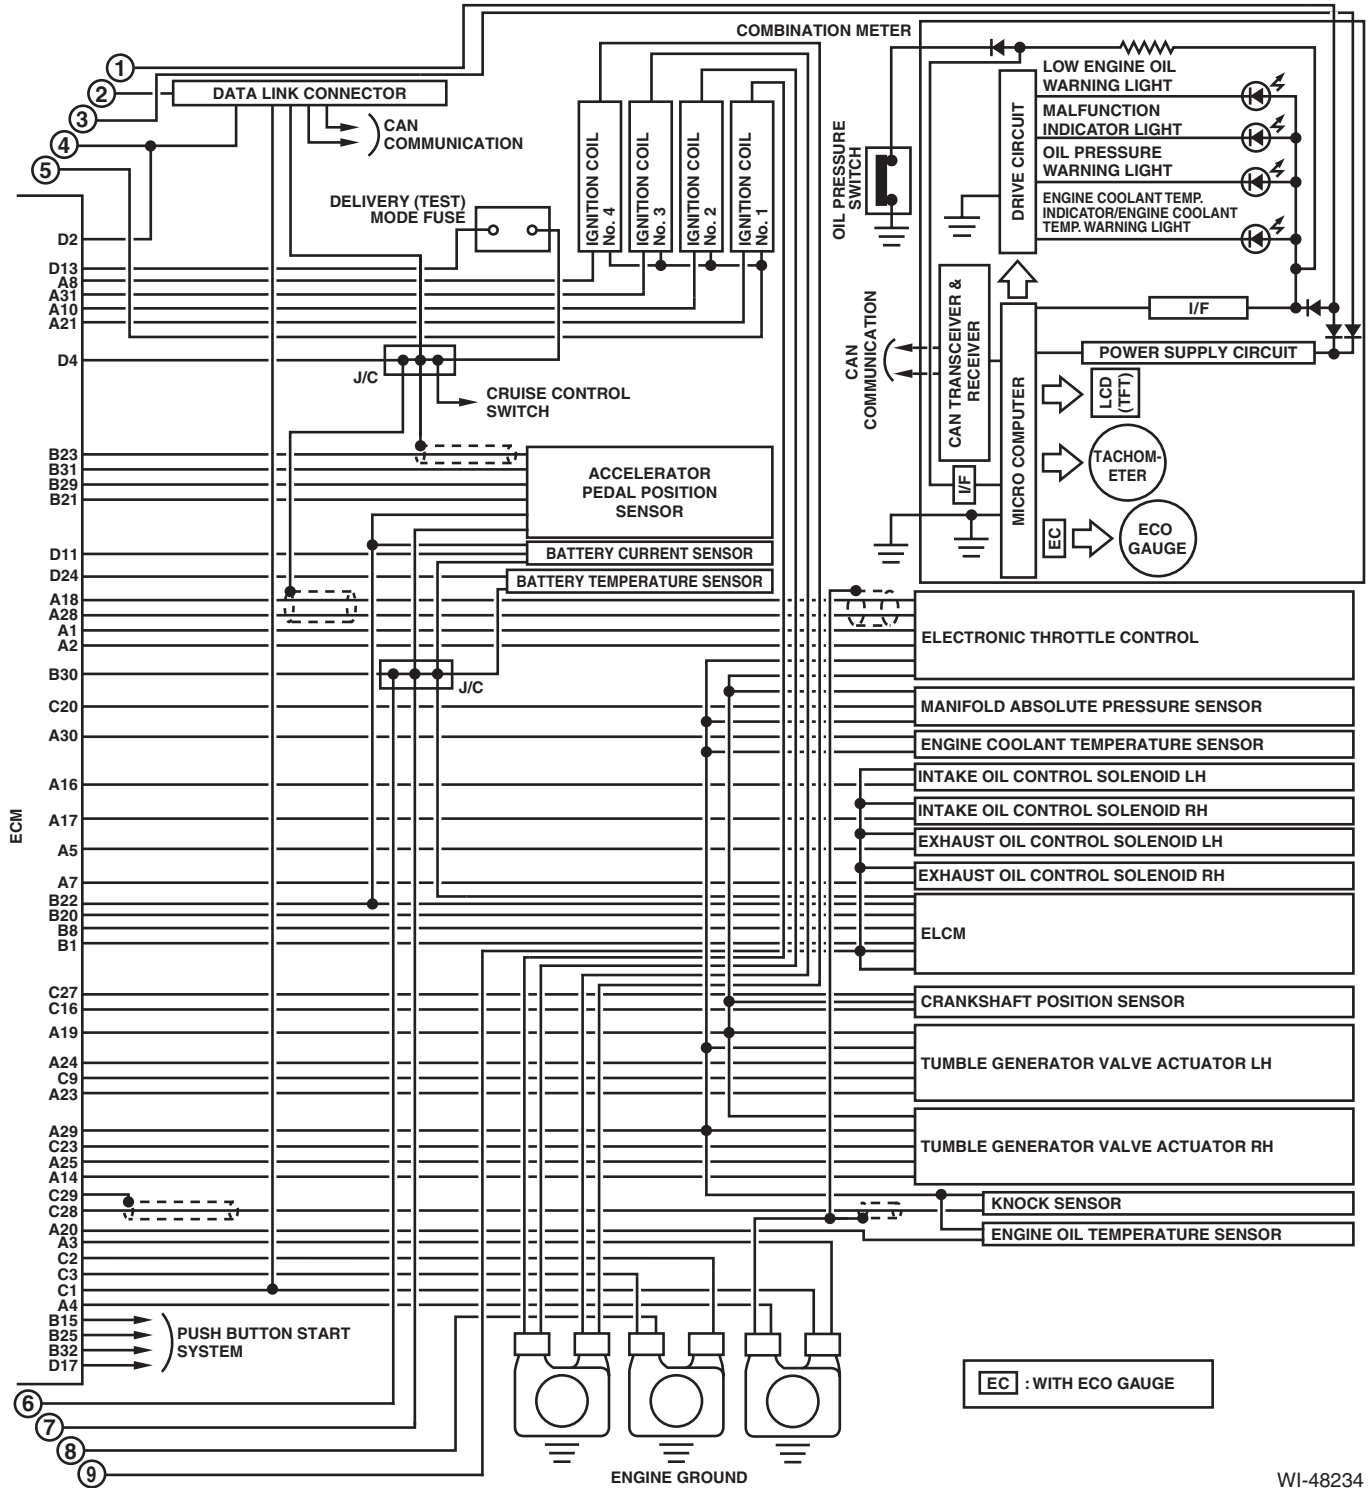

WI-48232

Engine Electrical System

WIRING SYSTEM

2. WITH PUSH BUTTON START

Engine Electrical System

WIRING SYSTEM

WI-48234

Engine Electrical System