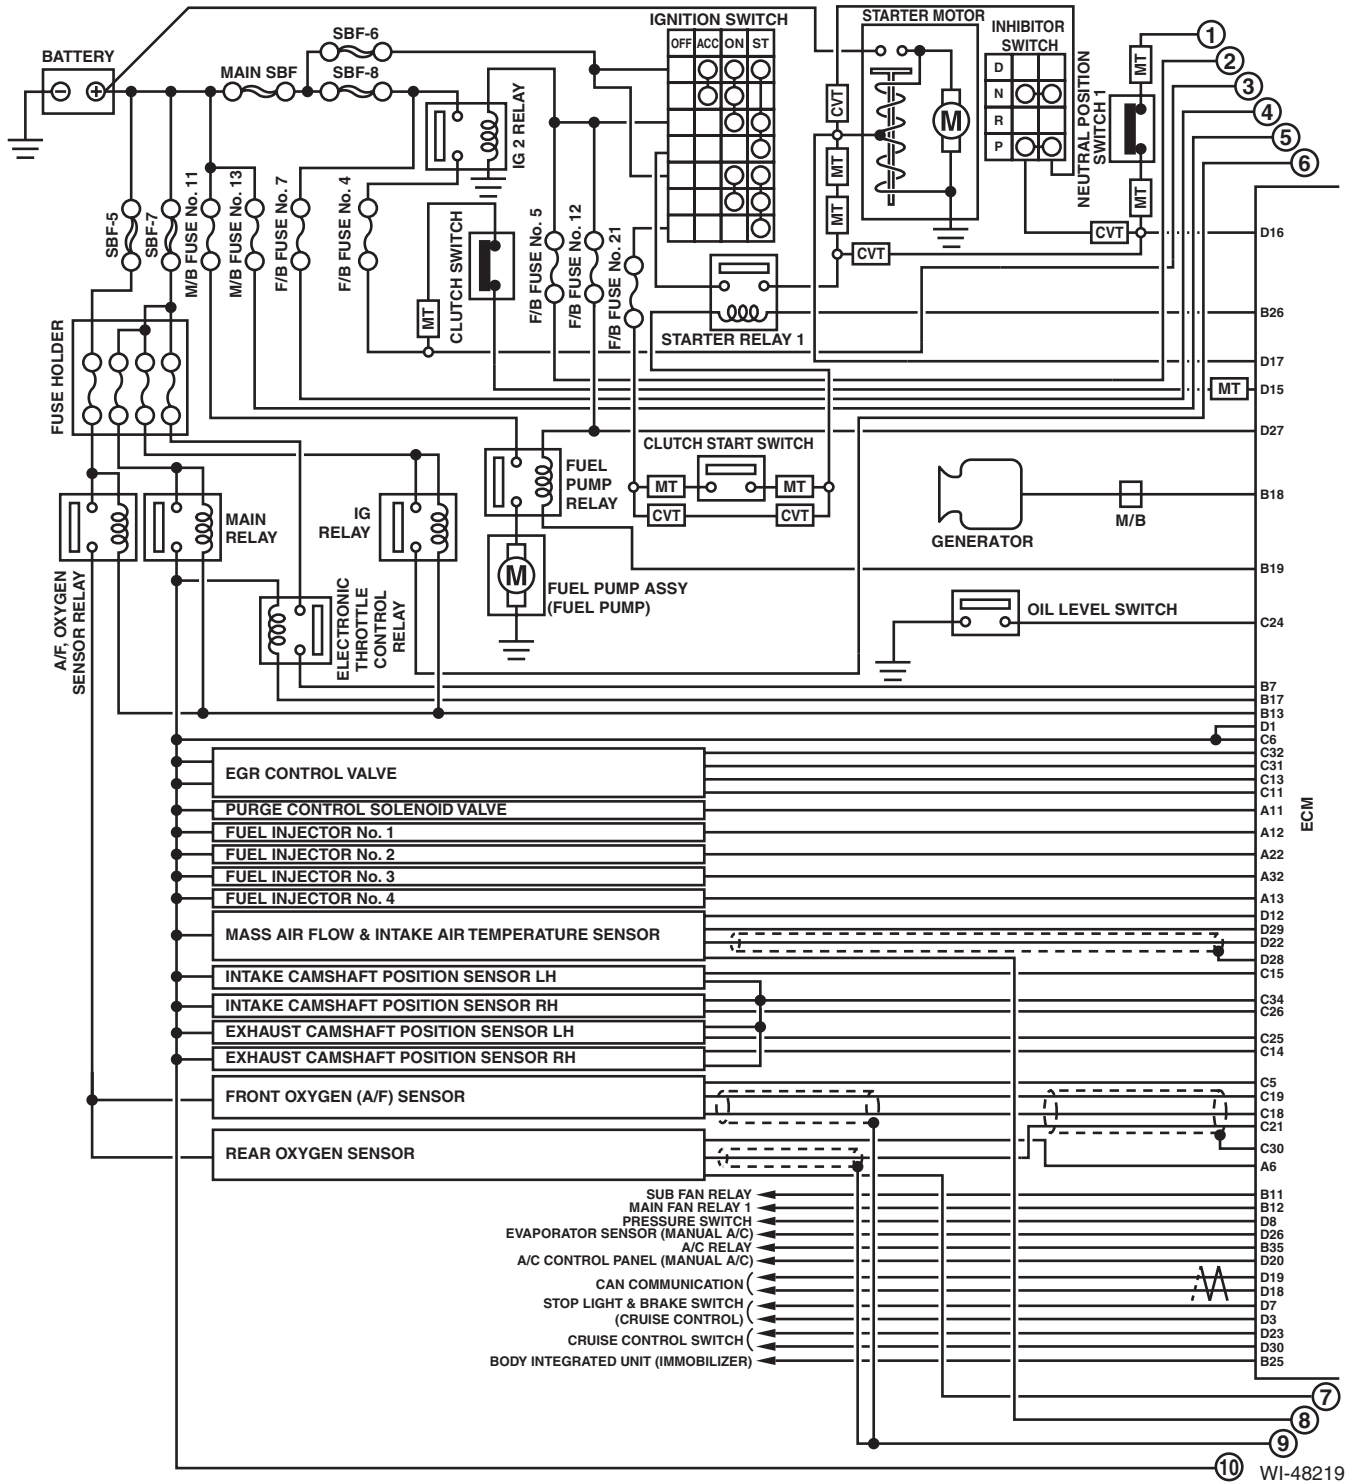

Engine Electrical System

WIRING SYSTEM

17.Engine Electrical System

A: WIRING DIAGRAM

1. WITHOUT PUSH BUTTON START

Engine Electrical System

WIRING SYSTEM

Engine Electrical System

WIRING SYSTEM

WI-48221

Engine Electrical System

WIRING SYSTEM

E/G-02

E/G-02

OIL PRESSURE SWITCH

REF. TO GND [GND-06]