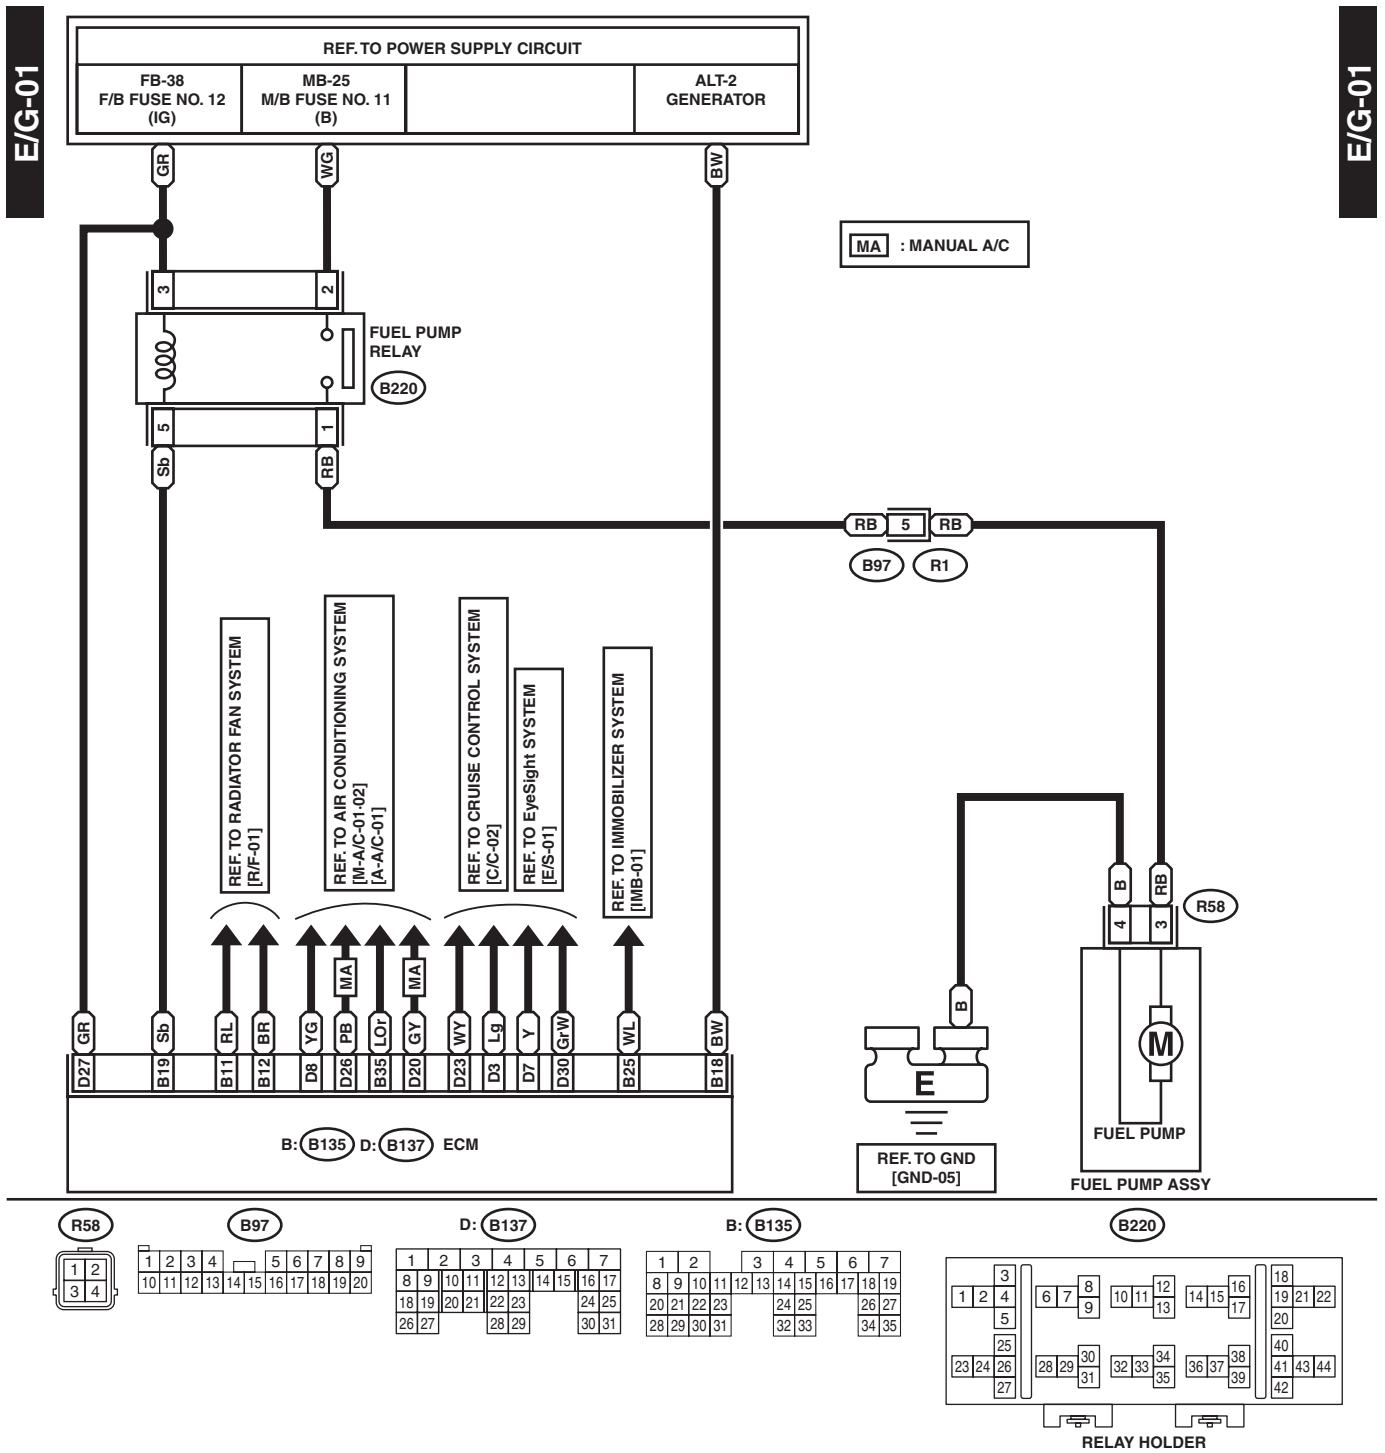

Engine Electrical System

WIRING SYSTEM

17.Engine Electrical System

A: WIRING DIAGRAM

1. WITHOUT PUSH BUTTON START

Engine Electrical System

WIRING SYSTEM

Engine Electrical System

WIRING SYSTEM

WI-48221

Engine Electrical System

WIRING SYSTEM

E/G-02

E/G-02

OIL PRESSURE SWITCH

REF. TO GND [GND-06]