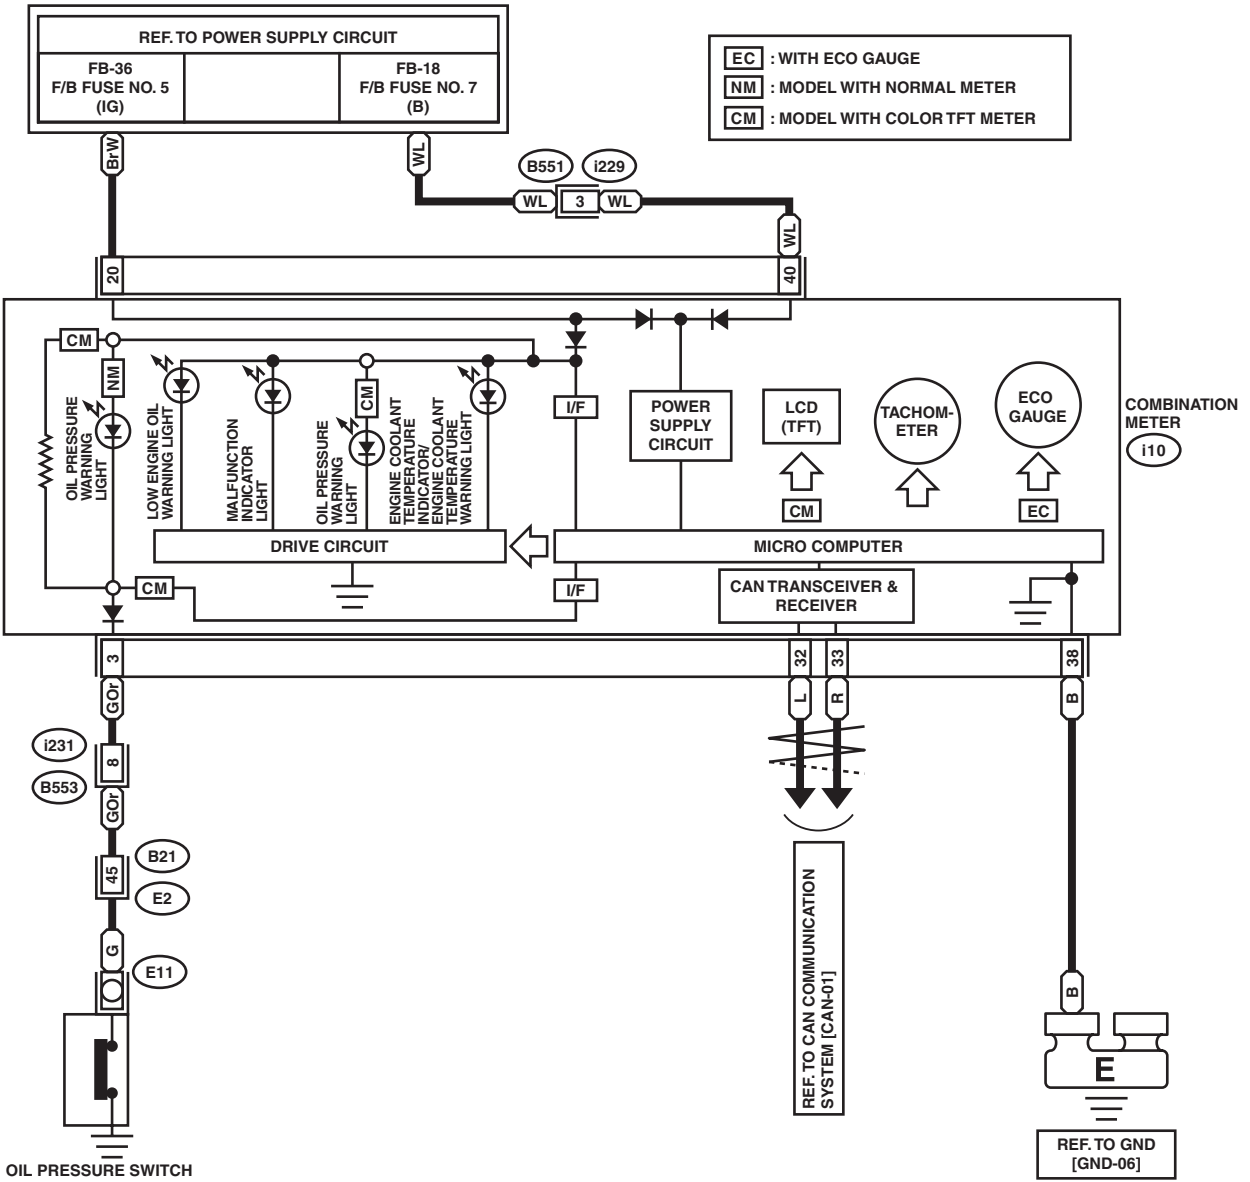

Engine Electrical System

WIRING SYSTEM

17.Engine Electrical System

A: WIRING DIAGRAM

1. WITHOUT PUSH BUTTON START

Engine Electrical System

WIRING SYSTEM

Engine Electrical System

WIRING SYSTEM

WI-48221

Engine Electrical System

WIRING SYSTEM

E/G-02

E/G-02

OIL PRESSURE SWITCH

REF. TO GND [GND-06]