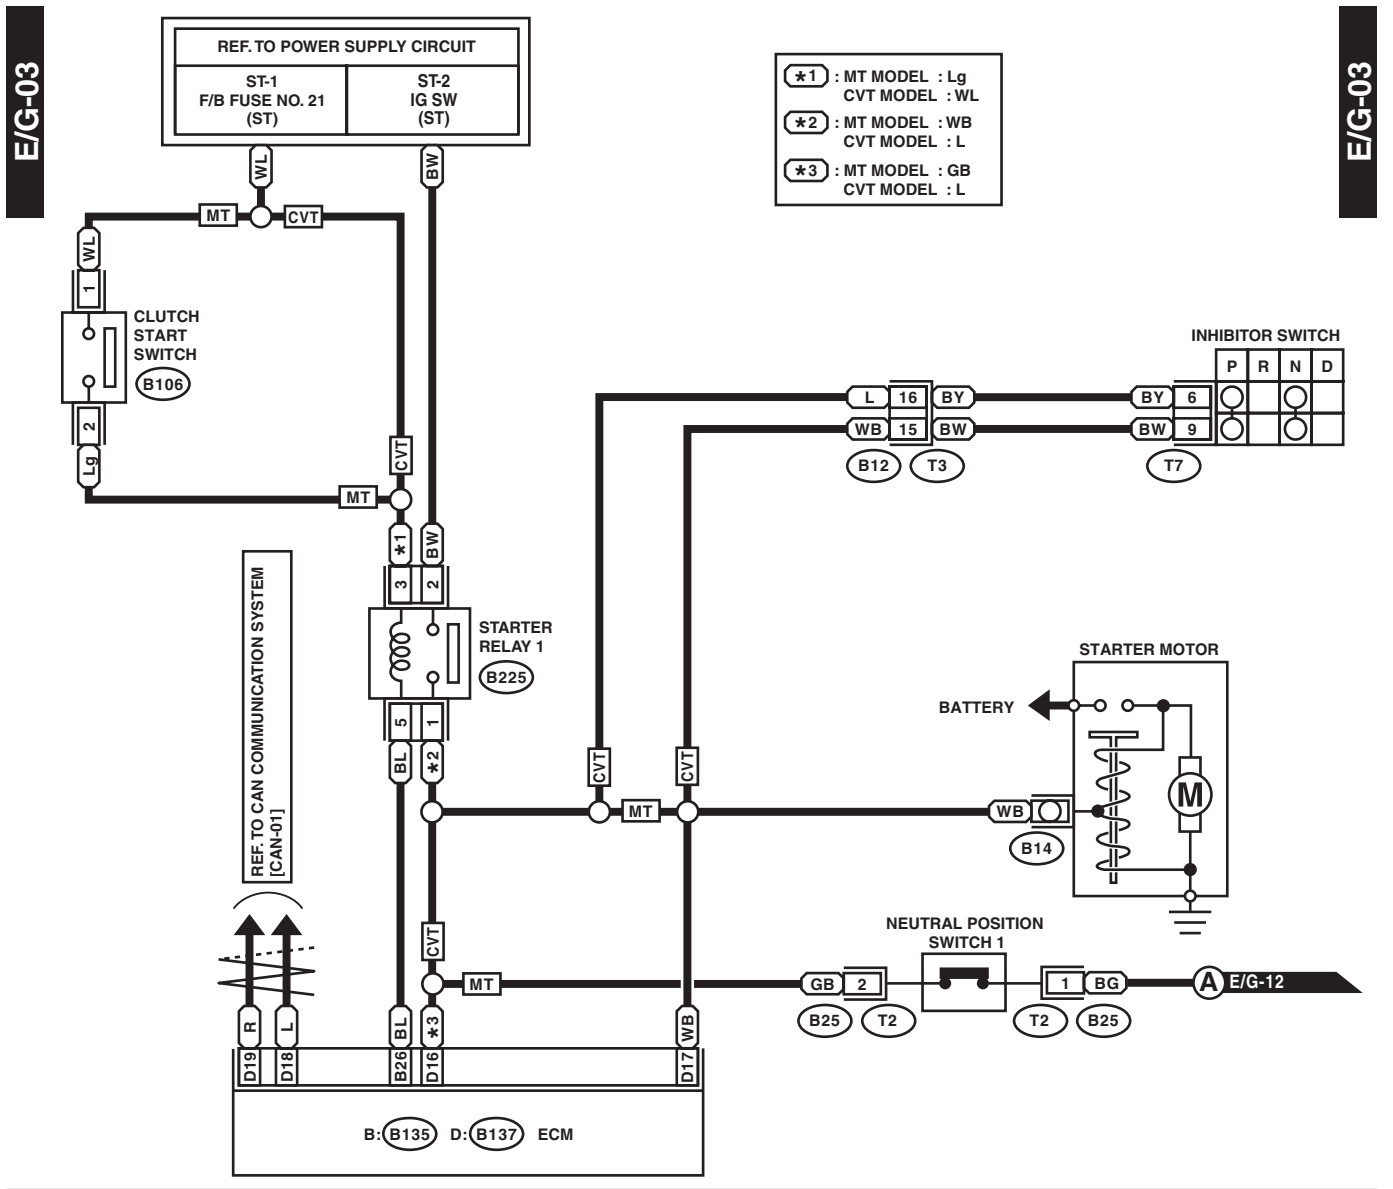

Engine Electrical System

WIRING SYSTEM

WI-48223