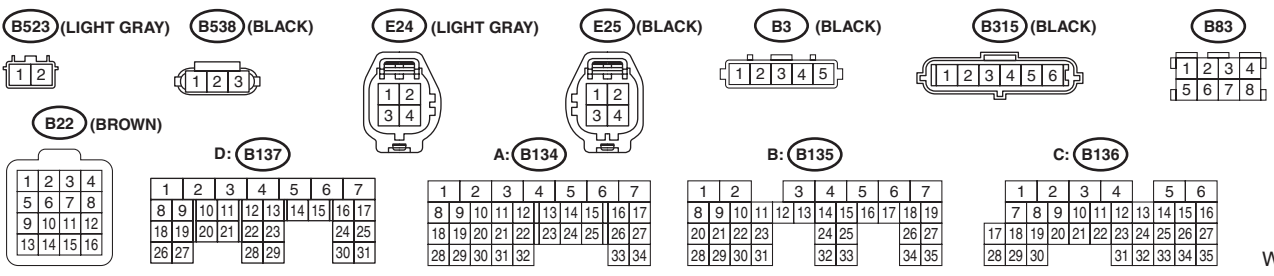

Engine Electrical System

WIRING SYSTEM

WI-48226