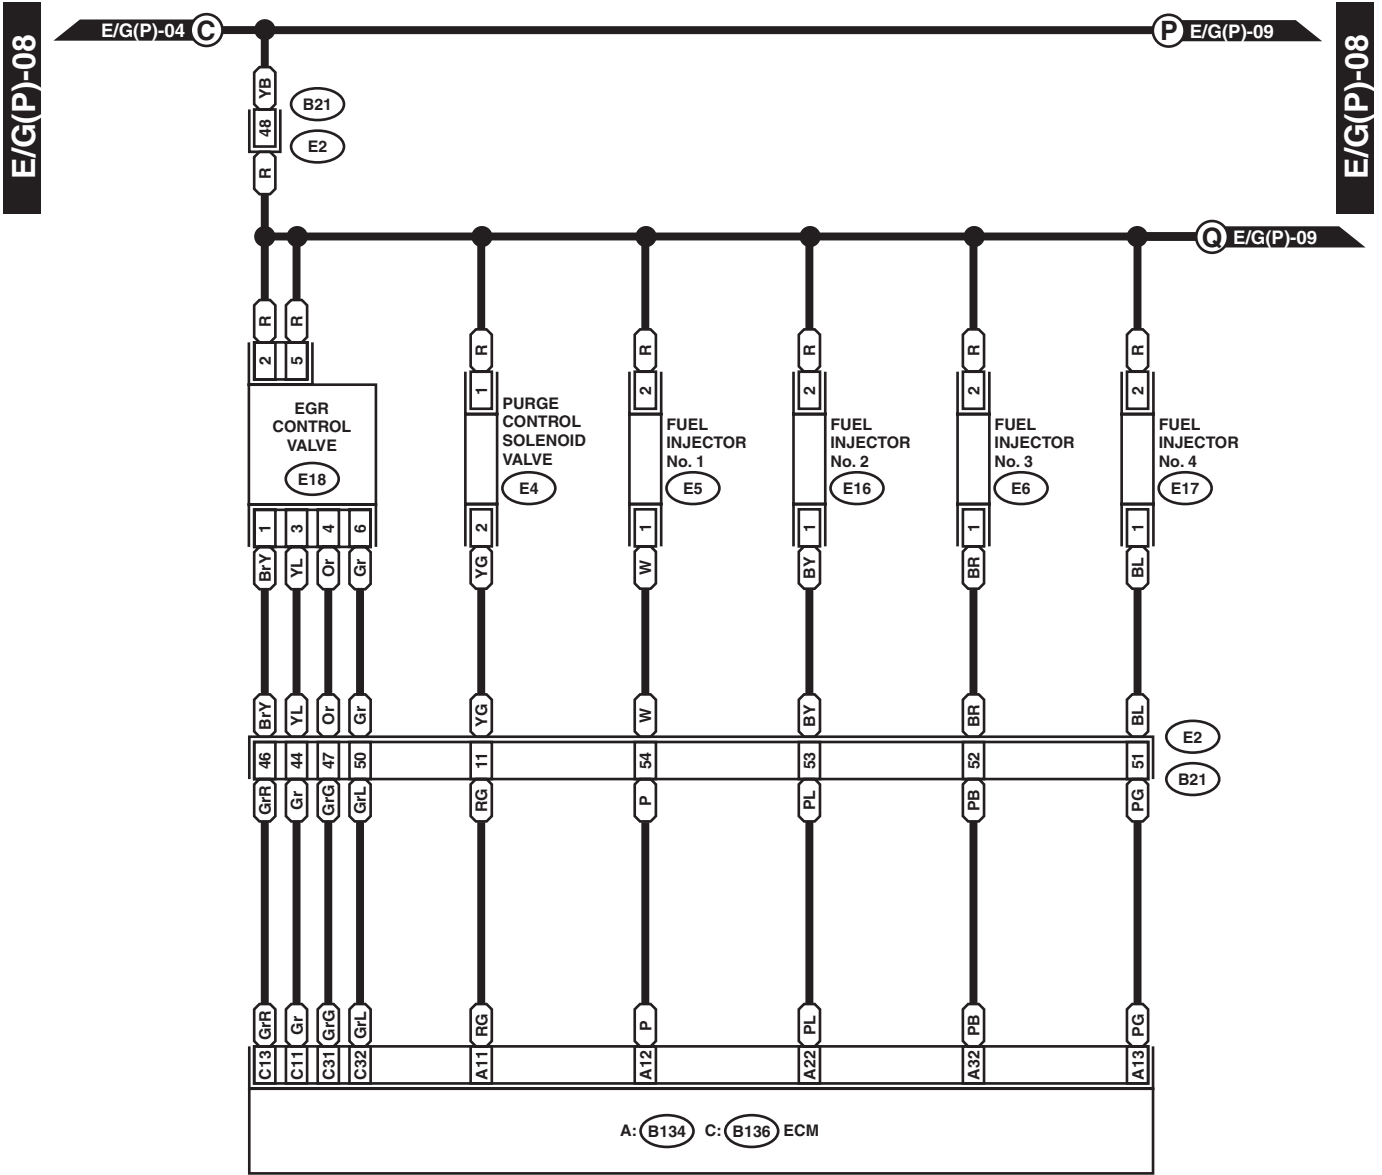

Engine Electrical System

WIRING SYSTEM

E4 (BLUE)

(DARK GRAY) E5 (DARK GRAY) E16 (DARK GRAY)
(DARK GRAY) E6 (DARK GRAY) E17 (DARK GRAY)

E18 (DARK GRAY)

A: (B134)

1	2	3	4	5	6	7			
8	9	10	11	12	13	14	15	16	17
18	19	20	21	22	23	24	25	26	27
28	29	30	31	32				33	34

C: (B136)

1	2	3	4	5	6					
7	8	9	10	11	12	13	14	15	16	
17	18	19	20	21	22	23	24	25	26	27
28	29	30				31	32	33	34	35

B21 (BLACK)

1	2	3	4	5	6	7	8	9	10	11
12	13	14	15	16	17	18	19	20	21	22
23	24	25	26	27	28	29	30	31	32	33
34	35	36	37	38	39	40	41			
42	43	44	45	46	47					
48	49	50	51	52	53	54				

WI-48242