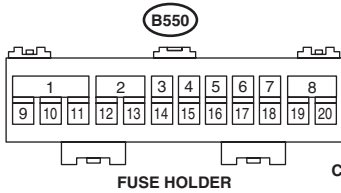

Engine Electrical System

WIRING SYSTEM

E/G(P)-04

E/G(P)-04